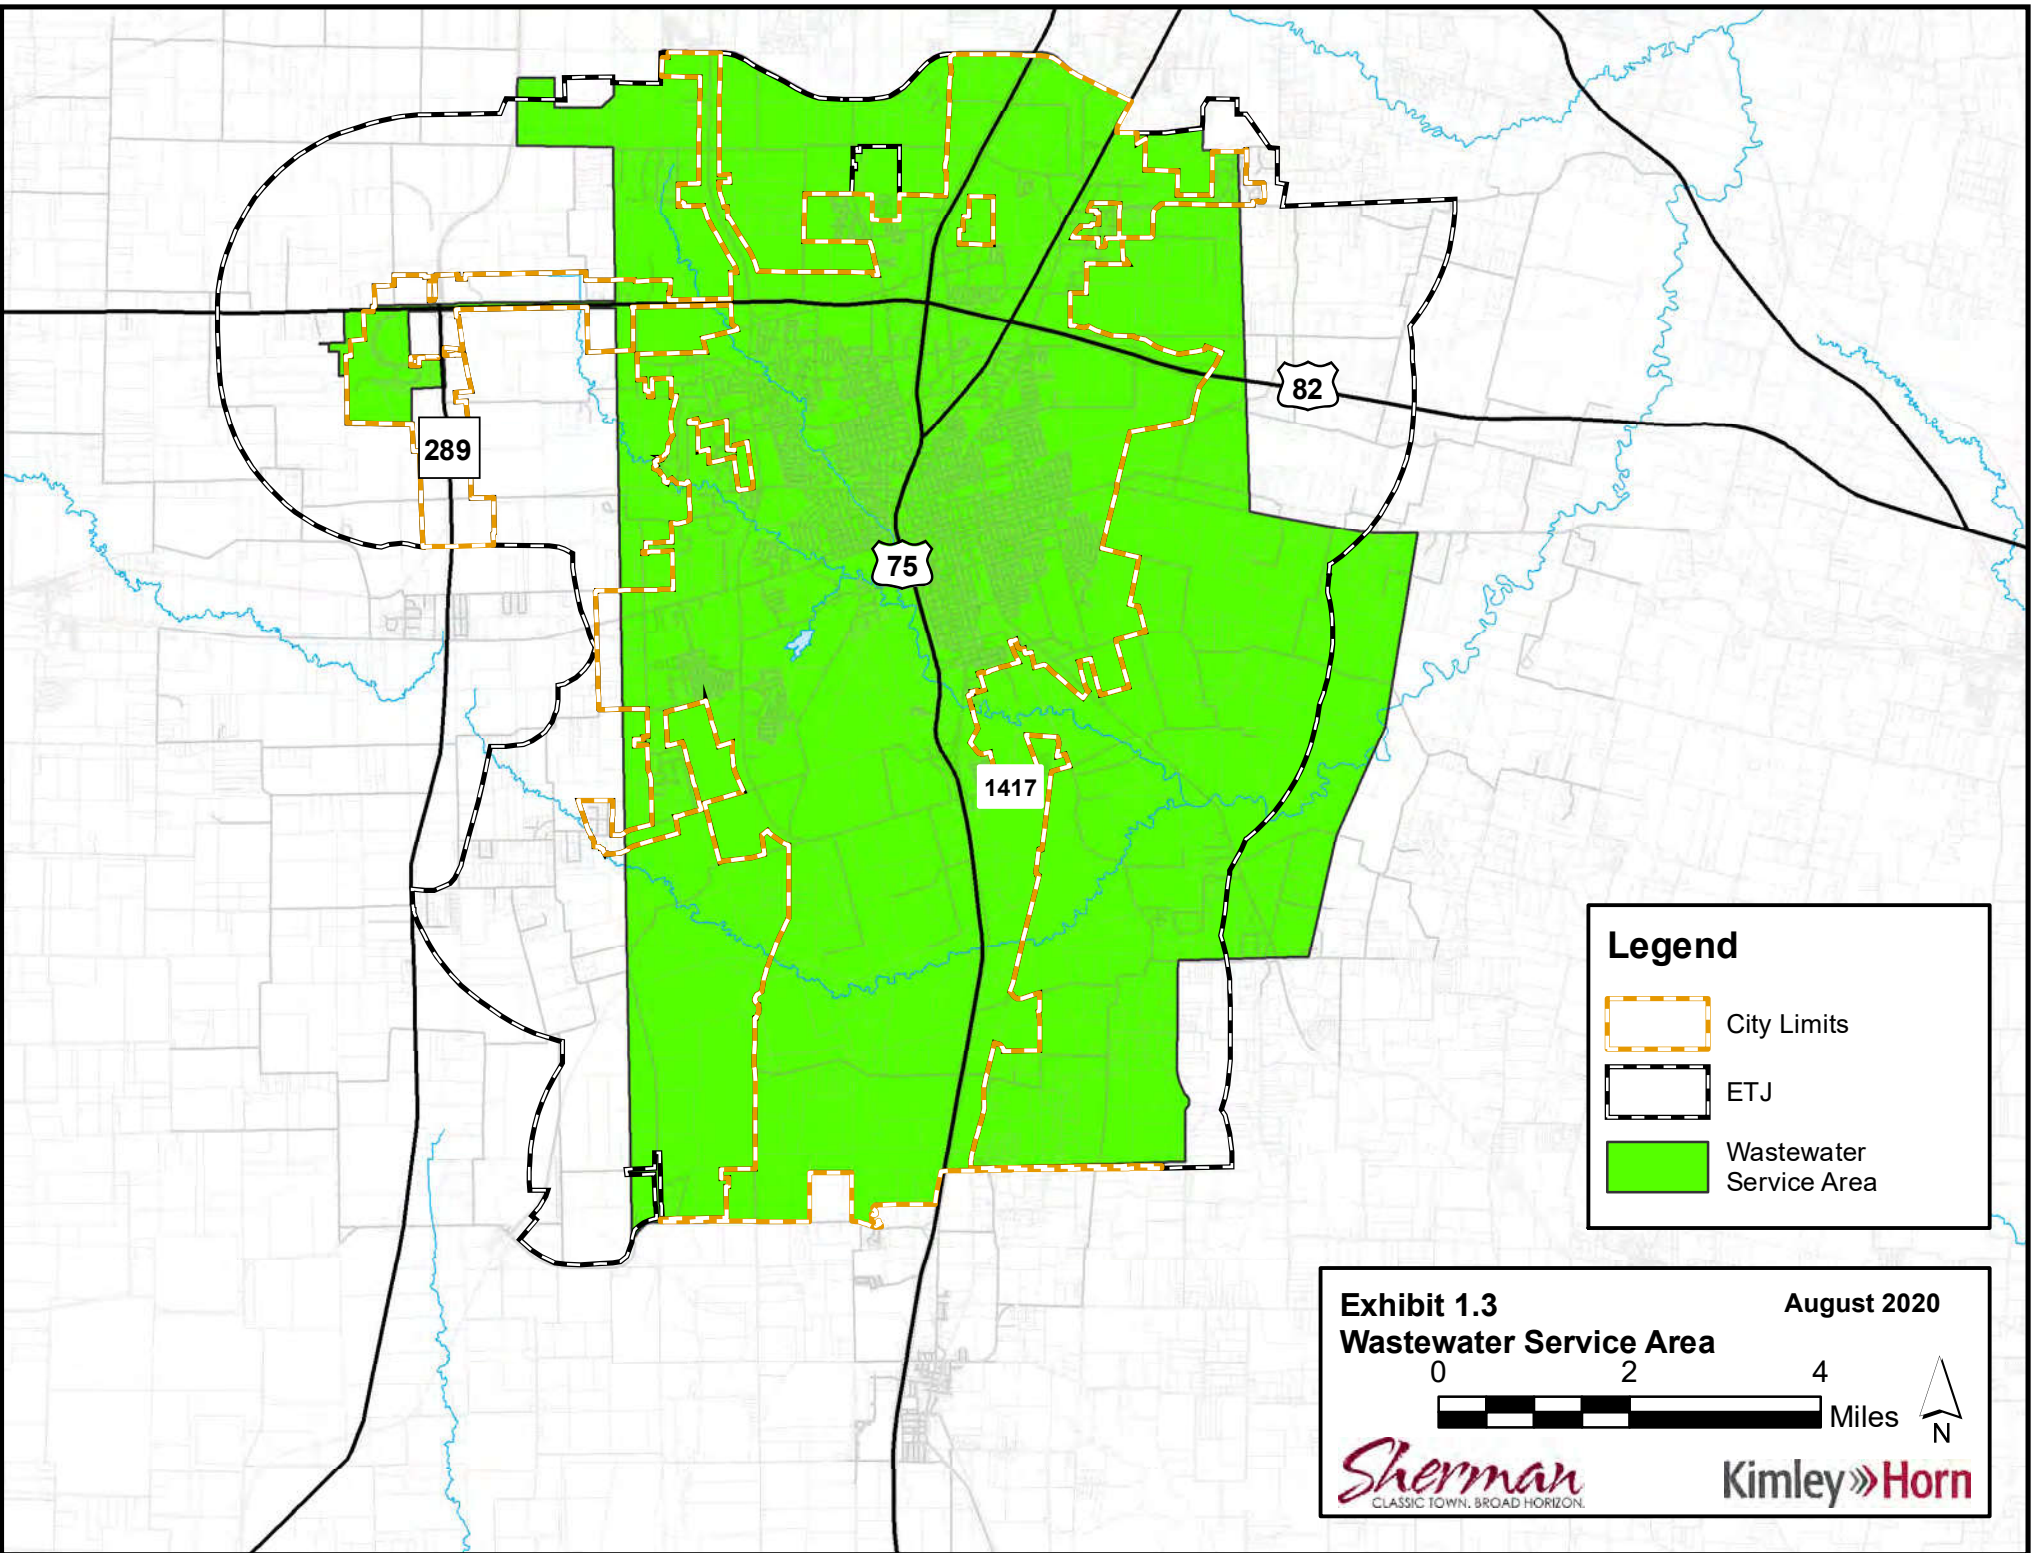

**Legend**

- City Limits
- ETJ
- Service Area 1
- Service Area 2
- Service Area 3
- Service Area 4

**Exhibit 1.1** August 2020  
**Roadway Service Area**

0 2 4 Miles

*Sherman* **Kimley»Horn**  
CLASSIC TOWN. BROAD HORIZON.

**Legend**

-  City Limits
-  ETJ
-  Water Service Area

**Exhibit 1.2** August 2020  
**Water Service Area**

0 2 4 Miles 

*Sherman* CLASSIC TOWN. BROAD HORIZON. **Kimley»Horn**

**Legend**

-  City Limits
-  ETJ
-  Wastewater Service Area

**Exhibit 1.3** August 2020  
**Wastewater Service Area**

0 2 4 Miles 

*Sherman* CLASSIC TOWN. BROAD HORIZON. **Kimley»Horn**