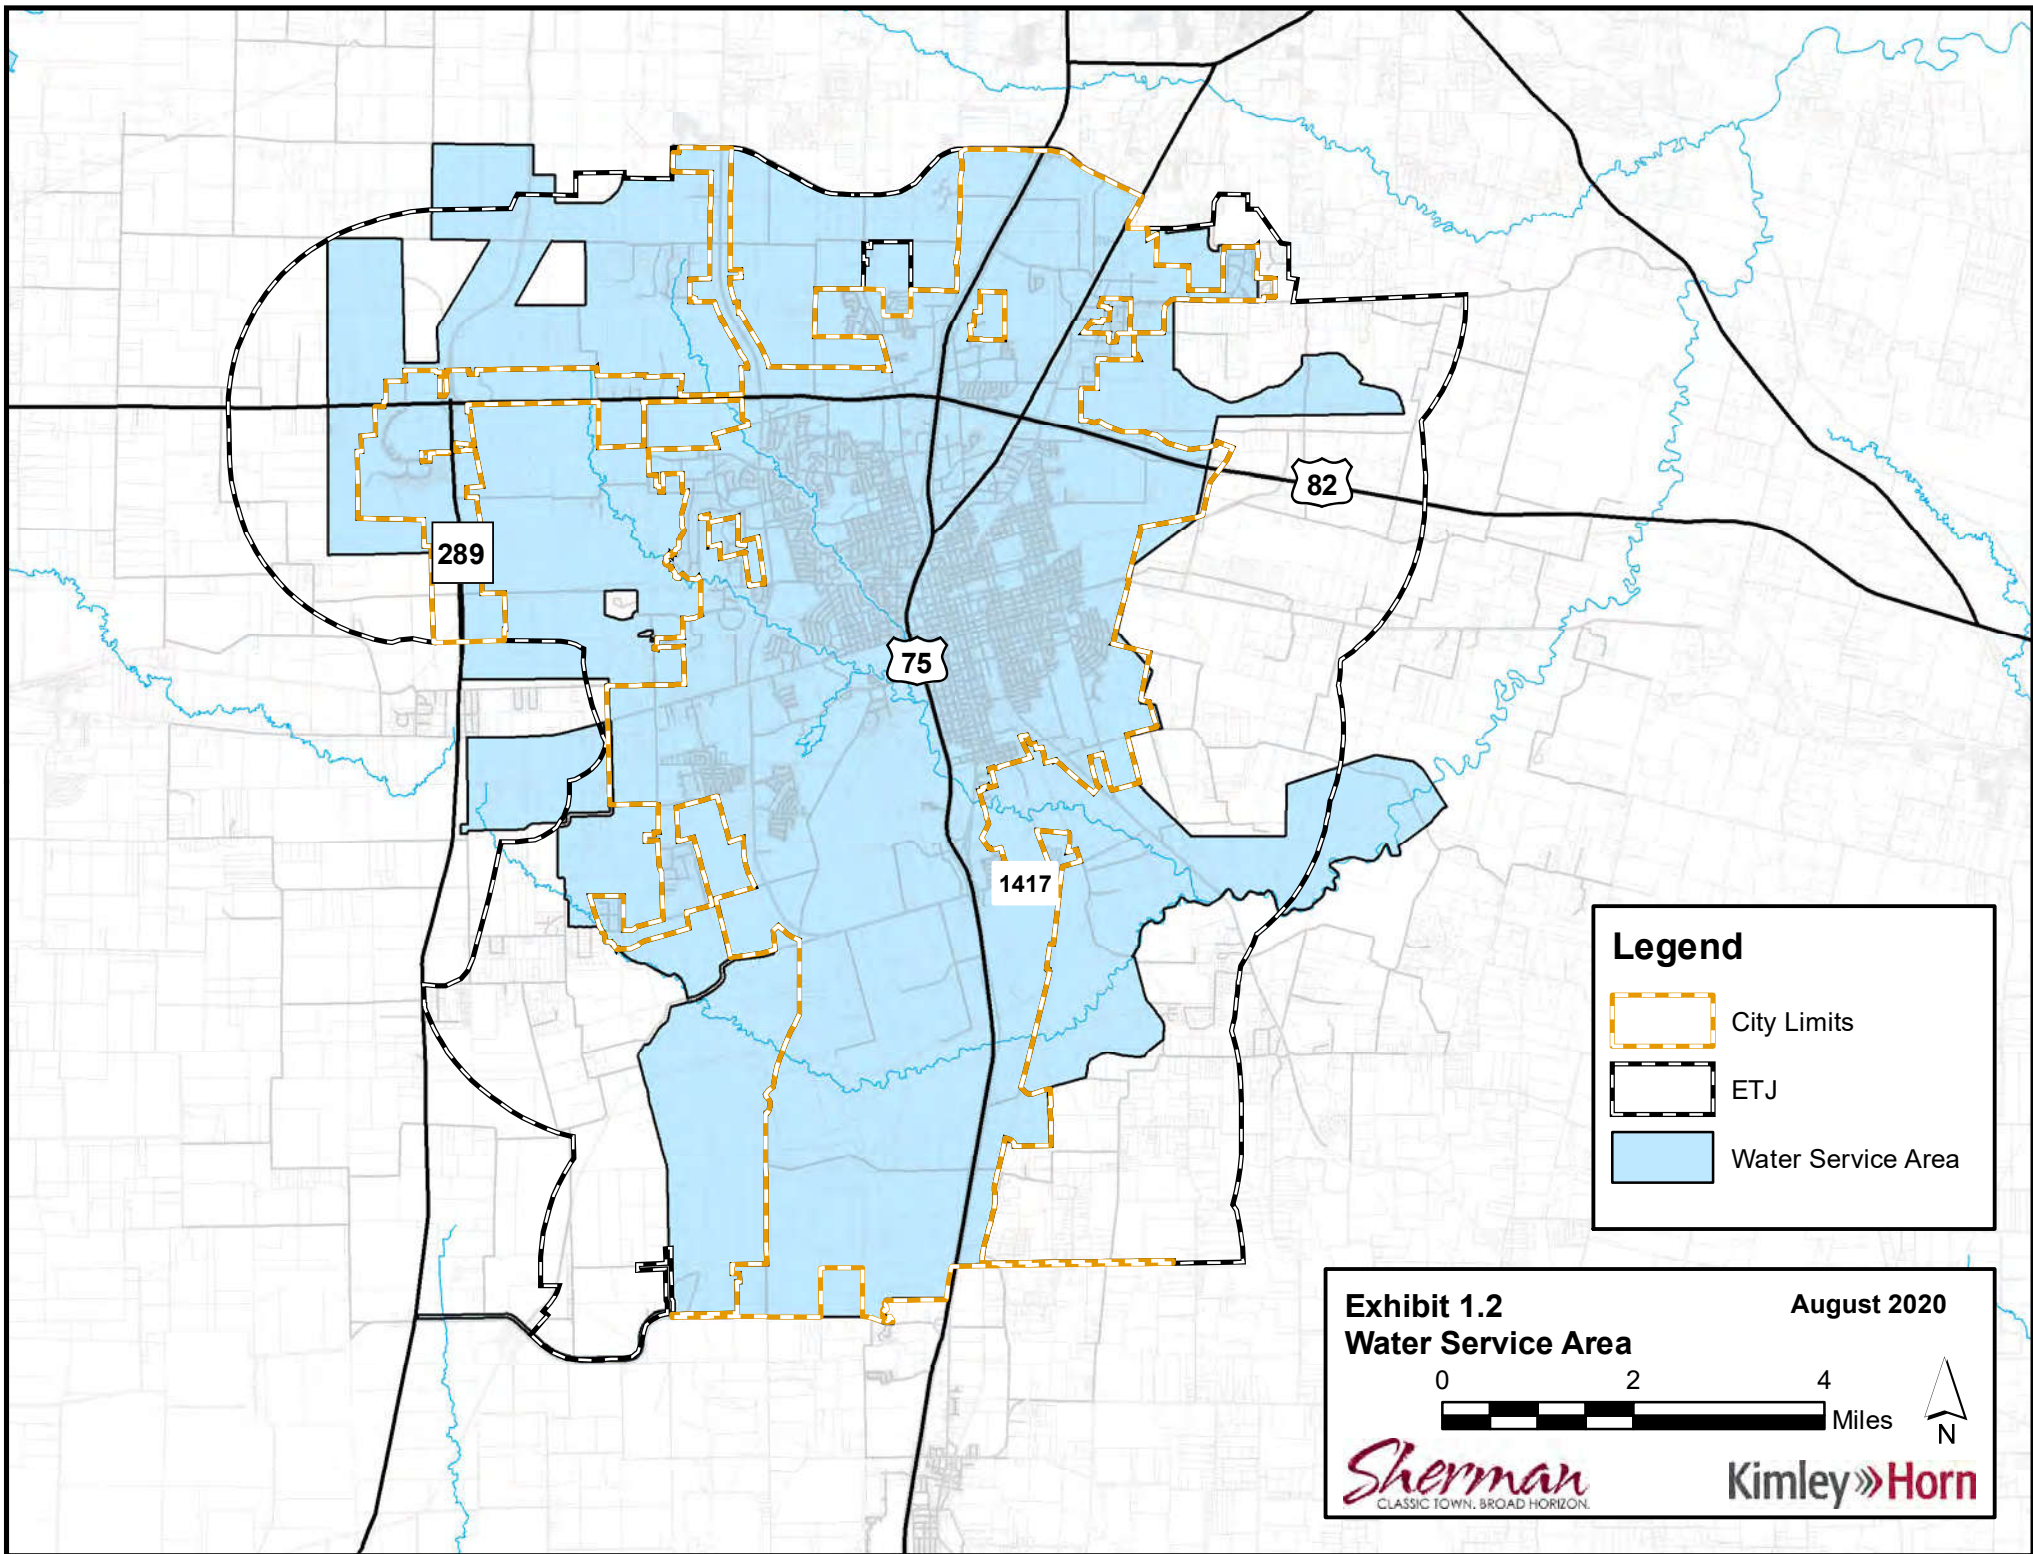

**Legend**

- City Limits
- ETJ
- Service Area 1
- Service Area 2
- Service Area 3
- Service Area 4

**Exhibit 1.1** August 2020  
**Roadway Service Area**

0 2 4 Miles

*Sherman* **Kimley»Horn**  
CLASSIC TOWN. BROAD HORIZON.

**Legend**

-  City Limits
-  ETJ
-  Water Service Area

**Exhibit 1.2** August 2020  
**Water Service Area**

0 2 4 Miles 

*Sherman* CLASSIC TOWN. BROAD HORIZON. **Kimley»Horn**

**Legend**

-  City Limits
-  ETJ
-  Wastewater Service Area

**Exhibit 1.3** August 2020  
**Wastewater Service Area**

0 2 4 Miles 

*Sherman* CLASSIC TOWN. BROAD HORIZON. **Kimley»Horn**